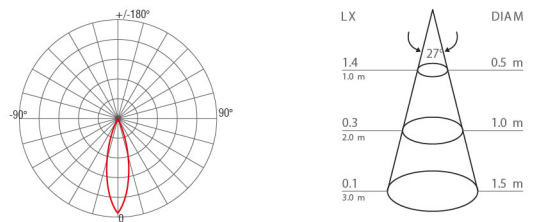

CUBIC MINI

FLOODLIGHT

SPECIFICATION

Model	: CUBIC MINI
Item No.	: LC-2741-03
Light source	: LED Chip
Power	: 8W
Lumen	: 800 lm
Lumen/Watt	: 100 lm/W
CCT	: 3000K
CRI	: >80
Beam Angle	: 27°
Material	: Die-cast Aluminium
Color	: Anthracite
Paint method	: Outdoor UV Spray Powder
Optical cover	: Safety glass lens
Adjustable	: Yes
IP	: 65
Driver Type	: Built-in Driver
Power Voltage	: 200-240V~ 50Hz
Power factor	: >0.96
Dimension (WxLxH)	: 70x80x120 mm.

DIMENSION (Unit mm.)

PHOTOMETRIC DATA

ACCESSORY