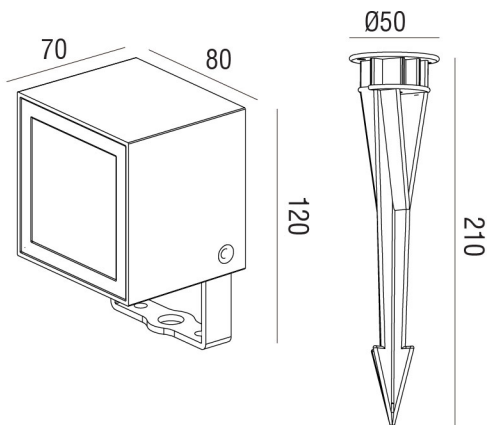

CUBIC MINI

FLOODLIGHT

SPECIFICATION

Model	: CUBIC MINI
Item No.	: LC-2741-03
Light source	: LED Chip
Power	: 8W
Lumen	: 800 lm
Lumen/Watt	: 100 lm/W
CCT	: 3000K
CRI	: >80
Beam Angle	: 27°
Material	: Die-cast Aluminium
Color	: Anthracite
Paint method	: Outdoor UV Spray Powder
Optical cover	: Safety glass lens
Adjustable	: Yes
IP	: 65
Driver Type	: Built-in Driver
Power Voltage	: 200-240V~ 50Hz
Power factor	: >0.96
Dimension (WxLxH)	: 70x80x120 mm.

DIMENSION (Unit mm.)

PHOTOMETRIC DATA

ACCESSORY