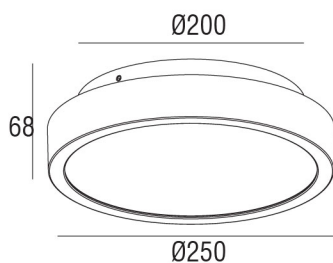

AVO ROUND

CEILING LIGHT

SPECIFICATION

Model	: AVO ROUND
Item No.	: 1020103
Light source	: LED Chip
Power	: 18W
Lumen	: 1800 lm
Lumen/Watt	: 100 lm/W
CCT	: 3000K
CRI	: >80
Beam Angle	: 116°
Material	: Die-cast Aluminium
Color	: Anthracite
Paint method	: Outdoor UV Spray Powder
Optical cover	: Safety glass lens
Adjustable	: -
IP	: 54
Driver Type	: Built-in Driver
Power Voltage	: 110-240V~50Hz
Power factor	: >0.96
Dimension (ØxH)	: Ø250×68 mm.

DIMENSION (Unit mm.)

PHOTOMETRIC DATA

ACCESSORY

+ Installation Manual