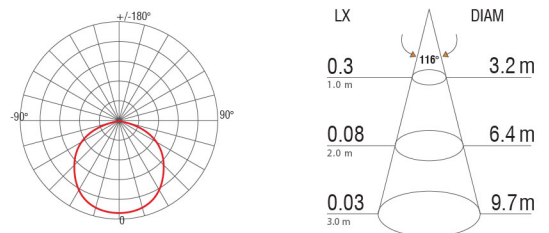

AVO ROUND

CEILING LIGHT

SPECIFICATION

Model	: AVO ROUND
Item No.	: 1020103
Light source	: LED Chip
Power	: 18W
Lumen	: 1800 lm
Lumen/Watt	: 100 lm/W
CCT	: 3000K
CRI	: >80
Beam Angle	: 116°
Material	: Die-cast Aluminium
Color	: Anthracite
Paint method	: Outdoor UV Spray Powder
Optical cover	: Safety glass lens
Adjustable	: -
IP	: 54
Driver Type	: Built-in Driver
Power Voltage	: 110-240V~50Hz
Power factor	: >0.96
Dimension (ØxH)	: Ø250×68 mm.

DIMENSION (Unit mm.)

PHOTOMETRIC DATA

ACCESSORY

+ Installation Manual