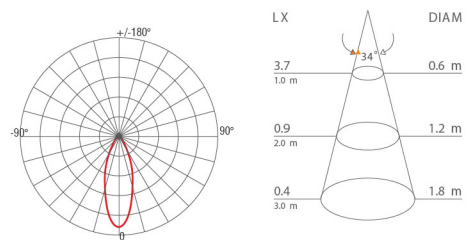

BRIGHTER

CEILING LIGHT

SPECIFICATION

Model	: BRIGHTER
Item No.	: H199103
Light source	: LED Chip
Power	: 20W
Lumen	: 2000 lm
Lumen/Watt	: 100 lm/W
CCT	: 3000K
CRI	: >80
Beam Angle	: 34°
Material	: Die-cast Aluminium
Color	: Anthracite
Paint method	: Outdoor UV Spray Powder
Optical cover	: Safety glass lens
Adjustable	: -
IP	: 65
Driver Type	: Driver on Board
Power Voltage	: 110-240V~50Hz
Power factor	: >0.96
Dimension (WxLxH)	: 95×95×105 mm.

DIMENSION (Unit mm.)

PHOTOMETRIC DATA

ACCESSORY

+ Installation Manual