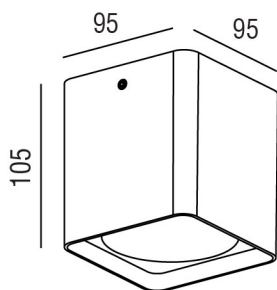

BRIGHTER

CEILING LIGHT

SPECIFICATION

Model	: BRIGHTER
Item No.	: H199103
Light source	: LED Chip
Power	: 20W
Lumen	: 2000 lm
Lumen/Watt	: 100 lm/W
CCT	: 3000K
CRI	: >80
Beam Angle	: 34°
Material	: Die-cast Aluminium
Color	: Anthracite
Paint method	: Outdoor UV Spray Powder
Optical cover	: Safety glass lens
Adjustable	: -
IP	: 65
Driver Type	: Driver on Board
Power Voltage	: 110-240V~50Hz
Power factor	: >0.96
Dimension (WxLxH)	: 95×95×105 mm.

DIMENSION (Unit mm.)

PHOTOMETRIC DATA

ACCESSORY

+ Installation Manual