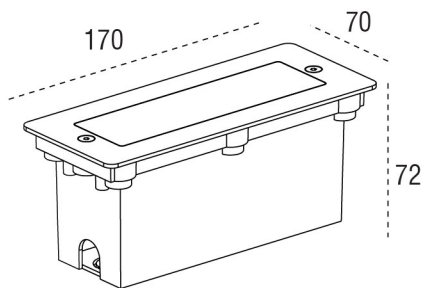

STEP LIGHT

STEPLIGHT

DIMENSION (Unit mm.)

SPECIFICATION

Model	:	STEP LIGHT
Item No.	:	279103-LED
Light source	:	LED Chip
Power	:	3W
Lumen	:	300 lm
Lumen/Watt	:	100 lm/W
CCT	:	3000K
CRI	:	>80
Beam Angle	:	84°
Material	:	304 grade stainless steel cover
Color	:	Stainless steel
Paint method	:	Outdoor UV Spray Powder
Optical cover	:	Frost PC diffuser
Adjustable	:	-
IP	:	65
Driver Type	:	Built-in Driver
Power Voltage	:	110-240V~50Hz
Power factor	:	>0.96
Dimension (WxLxH)	:	72×70×170 mm.