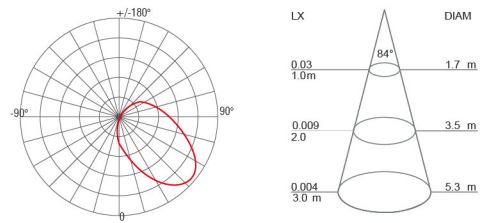

STEP LIGHT

STEPLIGHT

DIMENSION (Unit mm.)

SPECIFICATION

Model	:	STEP LIGHT
Item No.	:	279103-LED
Light source	:	LED Chip
Power	:	3W
Lumen	:	300 lm
Lumen/Watt	:	100 lm/W
CCT	:	3000K
CRI	:	>80
Beam Angle	:	84°
Material	:	304 grade stainless steel cover
Color	:	Stainless steel
Paint method	:	Outdoor UV Spray Powder
Optical cover	:	Frost PC diffuser
Adjustable	:	-
IP	:	65
Driver Type	:	Built-in Driver
Power Voltage	:	110-240V~50Hz
Power factor	:	>0.96
Dimension (WxLxH)	:	72×70×170 mm.

PHOTOMETRIC DATA

ACCESSORY

Screw

Hex Wrench

+ Installation Manual