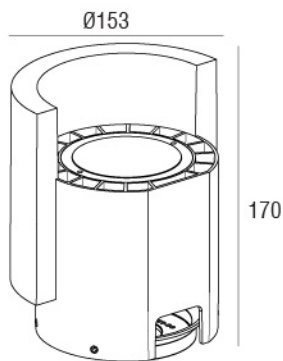

DRYUP

ON GROUND

CREE CHIP LED	15 WATT	IP65	DIE-CAST ALUMINIUM MATERIAL	ANTHRACITE COLOR	CE
-------------------------	-------------------	-------------	-----------------------------------	---------------------	-----------

*Please contact our sale

DIMENSION (Unit mm.)

SPECIFICATION

Model	: DRYUP
Item No.	: 1800103
Light source	: LED Chip
Power	: 15W
Lumen	: 1500 lm
Lumen/Watt	: 100 lm/W
CCT	: 3000K
CRI	: >80
Beam Angle	: 35°
Material	: Die-cast Aluminium
Color	: Anthracite
Paint method	: Outdoor UV Spray Powder
Optical cover	: Safety glass lens
Adjustable	: -
IP	: 65
Driver Type	: Built-in Driver
Power Voltage	: 110-240V~50Hz
Power factor	: >0.96
Dimension (ØxH)	: Ø153×170 mm.