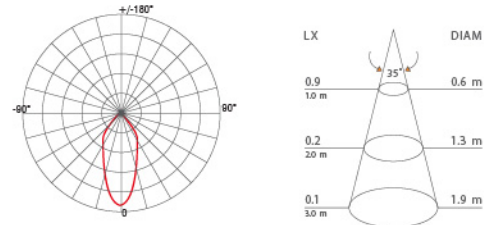

PHOTOMETRIC DATA

ACCESSORY