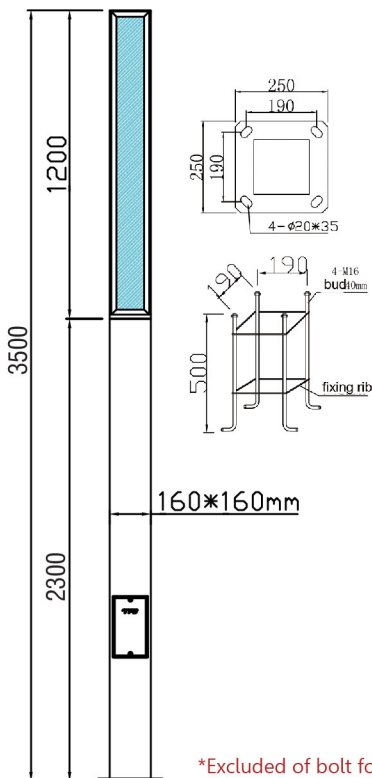

LC-WD-T1098 WHITE OIL GLASS

GARDEN LIGHT

OSRAM
CHIP LED

50
WATT

IP65

ALUMINIUM
MATERIAL

MATT
ANTHRACITE
COLOR

SPECIFICATION

Model	: LC-WD-T1098 WHITE OIL GLASS
Light source	: Osram LED
Power	: 50W
Lumen	: 6300 lm
Lumen/Watt	: 126 lm/W
CCT	: 3000K
CRI	: >80
Beam Angle	: -
Material	: Aluminium
Color	: Matt Anthracite (V322401S)
Paint method	: Outdoor UV Spray Powder
Optical cover	: White Oil Tempered Glass
Adjustable	: -
IP	: 65
Driver Type	: Internal Driver
Surge Protection	: 6kV
Power Voltage	: 100-240 VAC 50Hz
Power factor	: >0.96
Dimension (WxLxH)	: 160×160×3500 mm.
Total Height	: 3500 mm.

DIMENSION (Unit mm.)

*Excluded of bolt for fixing with ground

PHOTOMETRIC DATA