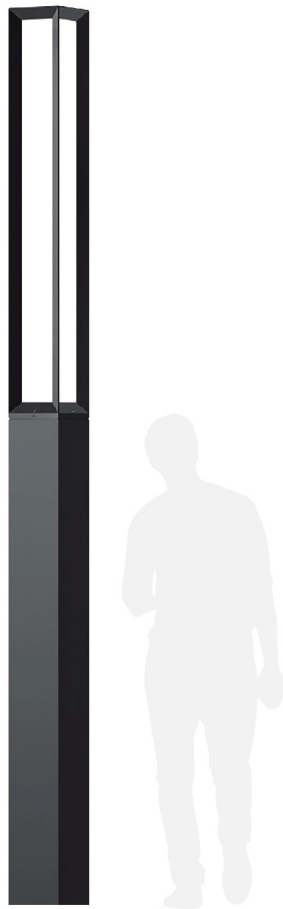

LC-WD-T1098 WHITE OIL GLASS

GARDEN LIGHT

OSRAM
CHIP LED

50
WATT

IP65

ALUMINIUM
MATERIAL

MATT
ANTHRACITE
COLOR

SPECIFICATION

Model	: LC-WD-T1098 WHITE OIL GLASS
Light source	: Osram LED
Power	: 50W
Lumen	: 6300 lm
Lumen/Watt	: 126 lm/W
CCT	: 3000K
CRI	: >80
Beam Angle	: -
Material	: Aluminium
Color	: Matt Anthracite (V322401S)
Paint method	: Outdoor UV Spray Powder
Optical cover	: White Oil Tempered Glass
Adjustable	: -
IP	: 65
Driver Type	: Internal Driver
Surge Protection	: 6kV
Power Voltage	: 100-240 VAC 50Hz
Power factor	: >0.96
Dimension (WxLxH)	: 160×160×3500 mm.
Total Height	: 3500 mm.