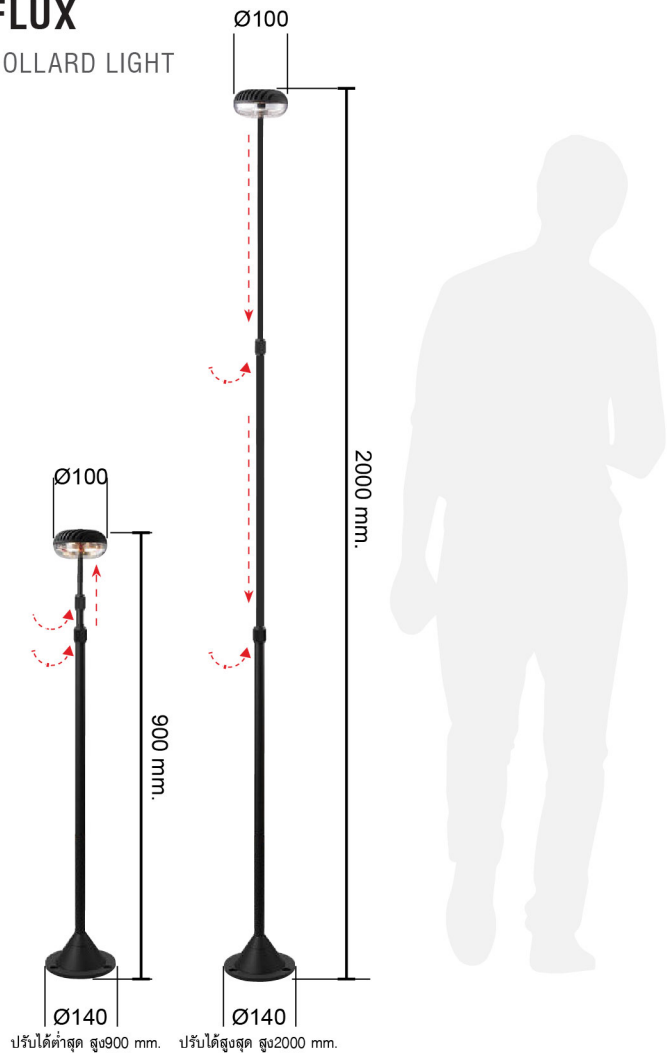

FLUX

BOLLARD LIGHT

CREE
CHIP LED

6
WATT

IP65

DIE-CAST
ALUMINIUM
MATERIAL

ANTHRACITE
COLOR

CE

SPECIFICATION

Model	: FLUX
Item No.	: 1510103-LED
Light source	: LED Chip
Power	: 6W
Lumen	: 600 lm
Lumen/Watt	: 100 lm/W
CCT	: 3000K
CRI	: >80
Beam Angle	: 35°
Material	: Die-cast Aluminium
Color	: Anthracite
Paint method	: Outdoor UV Spray Powder
Optical cover	: Clear pc
Adjustable	: -
IP	: 65
Driver Type	: External Driver
Power Voltage	: 200-240V~ 50Hz
Power factor	: >0.96
Dimension (ØxH)	: Ø100x900~2000 mm.

PHOTOMETRIC DATA

ACCESSORY

Washers

Nuts

Acorn Nuts

Nuts

J Bolts

+ Installation Manual