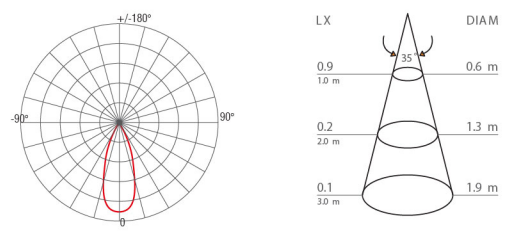

PHOTOMETRIC DATA

ACCESSORY

Washers

Nuts

Acorn Nuts

Nuts

J Bolts

+ Installation Manual