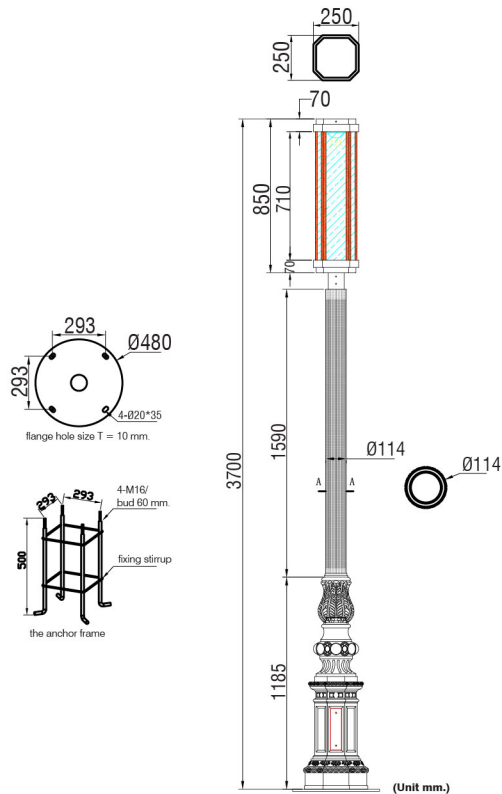

LC-WD-T800 OCTAGON GARDEN LIGHT

CLASSIC POST LAMP

LED

30
WATT

IP65

STAINLESS
STEEL
MATERIAL

MATT
BLACK
COLOR

GOLDEN
COLOUR

SPECIFICATION

- Model** : LC-WD-T800 OCTAGON GARDEN LIGHT
- Light source** : LED
- LED Power** : 30W
- CCT** : 3000K
- Material** : striped aluminum lamp pole tube, cast aluminum decorative base, 201 stainless steel lamp head, tea color transparent toughened glass. the installation flange is galvanizes steel plate T10mm. The exposed fastening screws, nuts is 304 stainless steel.
- Color** : Bright black and deep golden strip F8820
- Paint method** : Outdoor UV Spray Powder
Anti-rotten/acid.alkali.thickness ≥80um,
- Diffuser** : Tea color tempered glass T3mm.
- IP** : 65
- Driver Type** : -
- Power Voltage** : AC220V~50Hz
- Dimension (mm.)** : Head Size : 250 ×250 × H850 mm.
Total : H3700, Pole Ø114 mm.

DIMENSION (Unit mm.)

*Excluded of bolt for fixing with ground