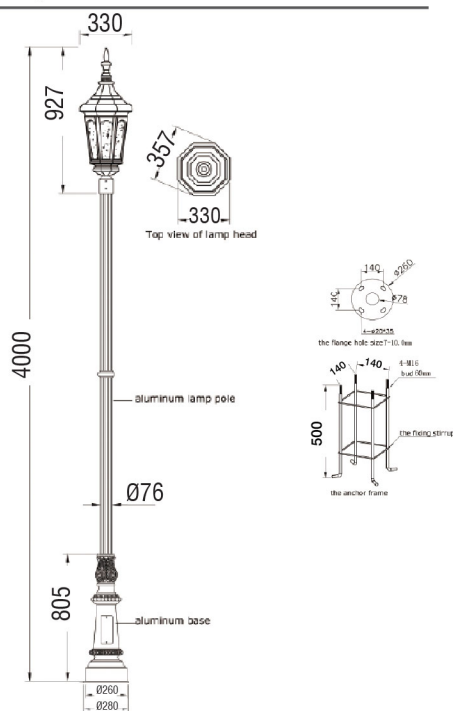

# LC-WD-T551-H4000 mm.

CLASSIC POST LAMP

**E27**  
LAMP

**IP55**

ALUMINIUM  
MATERIAL

MATT  
ANTHRACITE  
COLOR

## SPECIFICATION

<b>Model</b>	: LC-WD-T551-H4000 mm.
<b>Light source</b>	: E27 (Waterproof Socket IP65) (Max. 50W)
<b>Material</b>	: Aluminium
<b>Color</b>	: Matt Anthracite (V322401S )
<b>Paint method</b>	: Outdoor UV Spray Powder
<b>Diffuser</b>	: Tempered glass
<b>IP</b>	: 55
<b>Power Voltage</b>	: AC220V~50Hz
<b>Dimension (mm.)</b>	: Lamp head 330 × 357 × 927 mm. Total H4000 mm., Pole Ø76 mm.

## DIMENSION (Unit mm.)

\*\*Excluded of bolt for fixing with ground\*\*