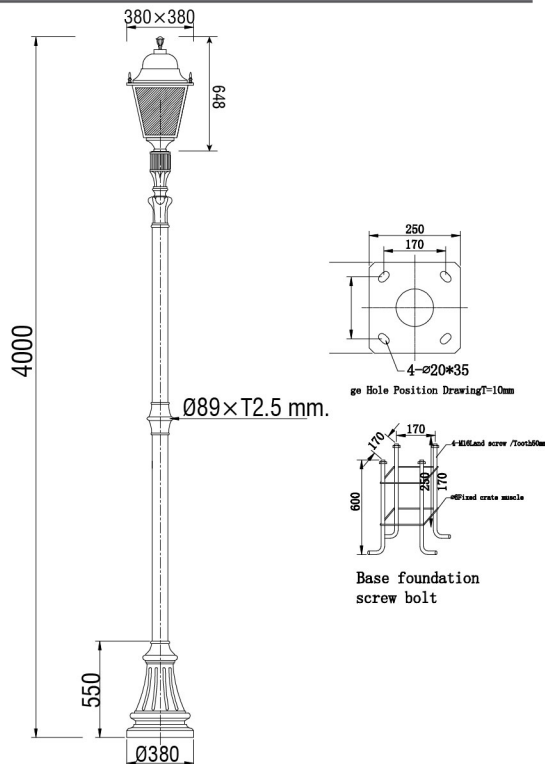

LC-WD-T205-1HEAD-ECO

CLASSIC POST LAMP

E27
LAMP

IP55

ALUMINIUM
MATERIAL

MATT
BLACK
COLOR

ECO
TYPE

SPECIFICATION

Model	: LC-WD-T205-1HEAD-ECO
Light source	: E27 (Waterproof Socket IP65) (Max. 50W)
Material	: Galvanized steel lamp head cover - Galvanized steel lamp frame - Die-casting aluminum base The exposed fastening screws, nuts is 304 stainless steel.
Color	: Matt Black
Paint method	: Outdoor UV Spray Powder
Diffuser	: Tempered glass
IP	: 55
Power Voltage	: AC220V~50Hz
Dimension (mm.)	: Lamp head 380 × 380 × 648 mm. Total H4000 mm. , Pole Ø89 × T2.5 mm.

DIMENSION (Unit mm.)

Excluded of bolt for fixing with ground