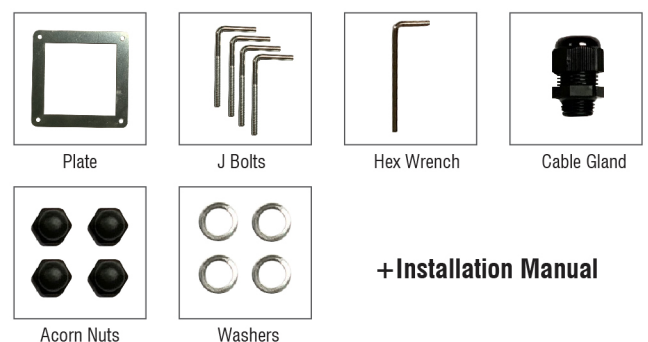

ACCESSORY

+ Installation Manual

UNIT PRICE : 7,500.-