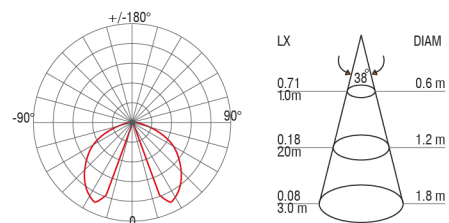

PALMILA MINI

BOLLARD LIGHT

DIMENSION (Unit mm.)

SPECIFICATION

Model	: PALMILA MINI
Item No.	: 8453LED-20003
Light source	: LED Chip
Power	: 7W
Lumen	: 700 lm
Lumen/Watt	: 100 lm/W
CCT	: 3000K
CRI	: >80
Beam Angle	: 38°
Material	: Die-cast Aluminium
Color	: Anthracite
Paint method	: Outdoor UV Spray Powder
Optical cover	: Safety glass lens
Adjustable	: -
IP	: 65
Driver Type	: Built-in Driver
Power Voltage	: 200-240V~ 50Hz
Power factor	: >0.96
Dimension (WxLxH)	: 108x108x200 mm.

PHOTOMETRIC DATA

ACCESSORY

Hex Wrench

Plastic Plug

Screw

Rubber Stopper

+ Installation Manual

UNIT PRICE : 4,500.-