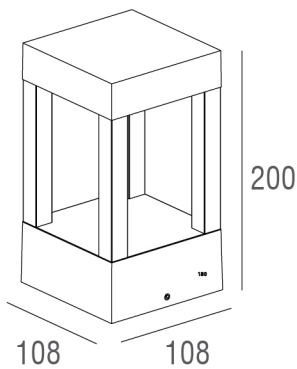

PALMILA MINI

BOLLARD LIGHT

DIMENSION (Unit mm.)

SPECIFICATION

Model	: PALMILA MINI
Item No.	: 8453LED-20003
Light source	: LED Chip
Power	: 7W
Lumen	: 700 lm
Lumen/Watt	: 100 lm/W
CCT	: 3000K
CRI	: >80
Beam Angle	: 38°
Material	: Die-cast Aluminium
Color	: Anthracite
Paint method	: Outdoor UV Spray Powder
Optical cover	: Safety glass lens
Adjustable	: -
IP	: 65
Driver Type	: Built-in Driver
Power Voltage	: 200-240V~ 50Hz
Power factor	: >0.96
Dimension (WxLxH)	: 108x108x200 mm.

PHOTOMETRIC DATA

ACCESSORY

Hex Wrench

Plastic Plug

Screw

Rubber Stopper

+ Installation Manual

UNIT PRICE : 4,500.-