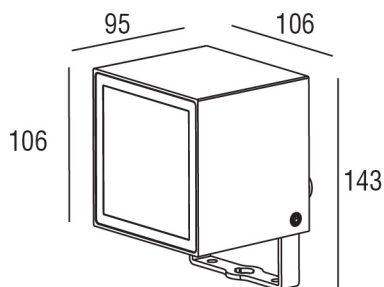

CUBIC

FLOODLIGHT

CREE
CHIP LED

20
WATT

IP65

DIE-CAST
ALUMINIUM
MATERIAL

ANTHRACITE
COLOR

CE

SPECIFICATION

Model	: CUBIC
Item No.	: H1871
Light source	: LED Chip
Power	: 20W
Lumen	: 2000 lm
Lumen/Watt	: 100 lm/W
CCT	: 3000K
CRI	: >80
Beam Angle	: 32°
Material	: Die-cast Aluminium
Color	: Anthracite
Paint method	: Outdoor UV Spray Powder
Optical cover	: Safety glass lens
Adjustable	: Yes
IP	: 65
Driver Type	: Driver on Board
Power Voltage	: 200-240V~ 50Hz
Power factor	: >0.96
Dimension (WxLxH)	: 95x106x143mm.

DIMENSION (Unit mm.)

PHOTOMETRIC DATA

ACCESSORY

Cable Gland

Hex Wrench

Plastic Plug

Screw

Optional
Tree Strap
(for small base)