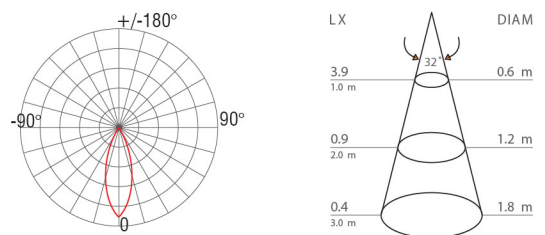

CUBIC

FLOODLIGHT

CREE
CHIP LED

20
WATT

IP65

DIE-CAST
ALUMINIUM
MATERIAL

ANTHRACITE
COLOR

CE

SPECIFICATION

Model	: CUBIC
Item No.	: H1871
Light source	: LED Chip
Power	: 20W
Lumen	: 2000 lm
Lumen/Watt	: 100 lm/W
CCT	: 3000K
CRI	: >80
Beam Angle	: 32°
Material	: Die-cast Aluminium
Color	: Anthracite
Paint method	: Outdoor UV Spray Powder
Optical cover	: Safety glass lens
Adjustable	: Yes
IP	: 65
Driver Type	: Driver on Board
Power Voltage	: 200-240V~ 50Hz
Power factor	: >0.96
Dimension (WxLxH)	: 95x106x143mm.

DIMENSION (Unit mm.)

PHOTOMETRIC DATA

ACCESSORY

Cable Gland

Hex Wrench

Plastic Plug

Screw

Optional
Tree Strap
(for small base)