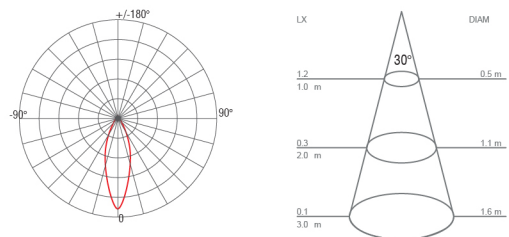

COLLIMATOR MAXI

FLOODLIGHT

**NEW
PRODUCT**

Adjustable
300°

SPECIFICATION

Model	: COLLIMATOR MAXI
Item No.	: H1973A-03
Light source	: LED Chip
Power	: 4.5W
Lumen	: 450 lm
Lumen/Watt	: 100 lm/W
CCT	: 3000K
CRI	: > 80
Beam Angle	: 30°
Material	: Die-cast Aluminium
Color	: Anthracite
Paint method	: Outdoor UV Spray Powder
Optical cover	: Clear glass
Adjustable	: Yes (300°)
IP	: 65
Driver Type	: Built-in Driver
Power Voltage	: 220-240V~ 50Hz
Power factor	: >0.96
Dimension (WxLxH)	: 105x130x685 mm.

DIMENSION (Unit mm.)

PHOTOMETRIC DATA

ACCESSORY

Plastic spike

rubber stopper

Hex Wrench

+ Installation Manual