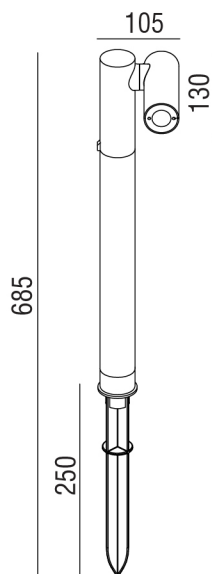

COLLIMATOR MAXI

FLOODLIGHT

**NEW
PRODUCT**

Adjustable
300°

SPECIFICATION

Model	: COLLIMATOR MAXI
Item No.	: H1973A-03
Light source	: LED Chip
Power	: 4.5W
Lumen	: 450 lm
Lumen/Watt	: 100 lm/W
CCT	: 3000K
CRI	: > 80
Beam Angle	: 30°
Material	: Die-cast Aluminium
Color	: Anthracite
Paint method	: Outdoor UV Spray Powder
Optical cover	: Clear glass
Adjustable	: Yes (300°)
IP	: 65
Driver Type	: Built-in Driver
Power Voltage	: 220-240V~ 50Hz
Power factor	: >0.96
Dimension (WxLxH)	: 105x130x685 mm.

DIMENSION (Unit mm.)

PHOTOMETRIC DATA

ACCESSORY

Plastic spike

rubber stopper

Hex Wrench

+ Installation Manual