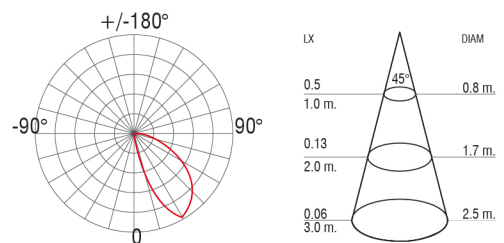

WOODY MINI

BOLLARD LIGHT

SPECIFICATION

Model	: WOODY MINI
Item No.	: H3194LWD-300
Light source	: LED Chip
Power	: 7W
Lumen	: 700 lm
Lumen/Watt	: 100 lm/W
CCT	: 3000K
CRI	: >80
Beam Angle	: 45°
Material	: Die-cast Aluminium
Color	: Wood
Paint method	: Outdoor UV Spray Powder
Optical cover	: Safety glass lens
Adjustable	: -
IP	: 65
Driver Type	: Built-in Driver
Power Voltage	: 220-240V~50Hz
Power factor	: >0.96
Dimension (WxLxH)	: 157x157x300 mm.

DIMENSION (Unit mm.)

PHOTOMETRIC DATA

ACCESSORY

+ Installation Manual