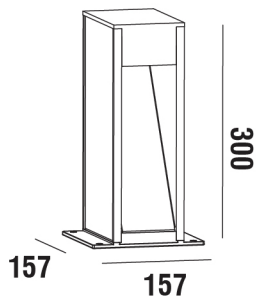

WOODY MINI

BOLLARD LIGHT

SPECIFICATION

Model	: WOODY MINI
Item No.	: H3194LWD-300
Light source	: LED Chip
Power	: 7W
Lumen	: 700 lm
Lumen/Watt	: 100 lm/W
CCT	: 3000K
CRI	: >80
Beam Angle	: 45°
Material	: Die-cast Aluminium
Color	: Wood
Paint method	: Outdoor UV Spray Powder
Optical cover	: Safety glass lens
Adjustable	: -
IP	: 65
Driver Type	: Built-in Driver
Power Voltage	: 220-240V~50Hz
Power factor	: >0.96
Dimension (WxLxH)	: 157x157x300 mm.

DIMENSION (Unit mm.)

PHOTOMETRIC DATA

ACCESSORY

+ Installation Manual