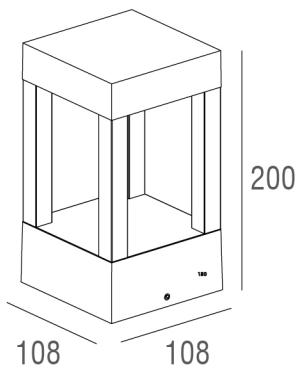

LC-WD-C240

BOLLARD LIGHT

LED

7
WATT

IP65

ALUMINIUM
MATERIAL

MATT
BLACK
COLOR

ECO

SPECIFICATION

Model	: LC-WD-C240
Light source	: LED Chip
Power	: 7W
Lumen	: 700 lm
Lumen/Watt	: 100 lm/W
CCT	: 3000K
CRI	: >80
Beam Angle	: 38°
Material	: Aluminium
Color	: Matt Black
Paint method	: Outdoor UV Spray Powder
Optical cover	: Tempered glass
Adjustable	: -
IP	: 65
Driver Type	: Built-in Driver
Power Voltage	: 200-240V~ 50Hz
Power factor	: >0.96
Dimension (WxLxH)	: 108x108x200 mm.

DIMENSION (Unit mm.)

PHOTOMETRIC DATA

ACCESSORY

Hex Wrench