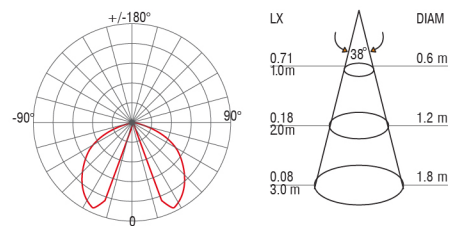

LC-WD-C240

BOLLARD LIGHT

LED

7
WATT

IP65

ALUMINIUM
MATERIAL

MATT
BLACK
COLOR

ECO

SPECIFICATION

Model	: LC-WD-C240
Light source	: LED Chip
Power	: 7W
Lumen	: 700 lm
Lumen/Watt	: 100 lm/W
CCT	: 3000K
CRI	: >80
Beam Angle	: 38°
Material	: Aluminium
Color	: Matt Black
Paint method	: Outdoor UV Spray Powder
Optical cover	: Tempered glass
Adjustable	: -
IP	: 65
Driver Type	: Built-in Driver
Power Voltage	: 200-240V~ 50Hz
Power factor	: >0.96
Dimension (WxLxH)	: 108x108x200 mm.

DIMENSION (Unit mm.)

PHOTOMETRIC DATA

ACCESSORY

Hex Wrench