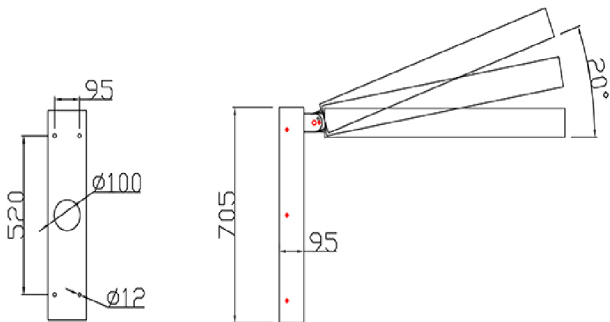

LC-WD-B135-ADJUST

WALL LIGHT

LUMILEDS
CHIP LED

60
WATT

IP65

ALUMINIUM MATERIAL

MATT ANTHRACITE COLOR

SPECIFICATION

Model	: LC-WD-B135-ADJUST
Light source	: LED Chip
Power	: 60W
Lumen	: 6960 lm
Lumen/Watt	: 116 lm/w
CCT	: 4000K
CRI	: >80
Beam Angle	: 152°x 72°
Material	: Aluminium
Color	: Matt Anthracite (V322401S)
Paint method	: Outdoor UV Spray Powder
Optical cover	: Tempered clear glass
Adjustable	: 90°-110°
IP	: 65
Driver Type	: External Driver meanwell
Power Voltage	: 220-240V AC 50/60Hz
Power factor	: >0.96
Dimension (WxLxH)	: 200×1100×705 mm.

DIMENSION (Unit mm.)

PHOTOMETRIC DATA