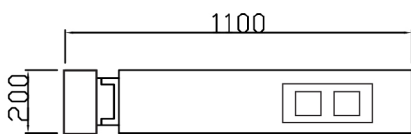

LC-WD-B135-ADJUST

WALL LIGHT

LUMILEDS
CHIP LED

60
WATT

IP65

ALUMINIUM MATERIAL

MATT ANTHRACITE COLOR

SPECIFICATION

Model	: LC-WD-B135-ADJUST
Light source	: LED Chip
Power	: 60W
Lumen	: 6960 lm
Lumen/Watt	: 116 lm/w
CCT	: 4000K
CRI	: >80
Beam Angle	: 152°x 72°
Material	: Aluminium
Color	: Matt Anthracite (V322401S)
Paint method	: Outdoor UV Spray Powder
Optical cover	: Tempered clear glass
Adjustable	: 90°-110°
IP	: 65
Driver Type	: External Driver meanwell
Power Voltage	: 220-240V AC 50/60Hz
Power factor	: >0.96
Dimension (WxLxH)	: 200×1100×705 mm.

DIMENSION (Unit mm.)

PHOTOMETRIC DATA