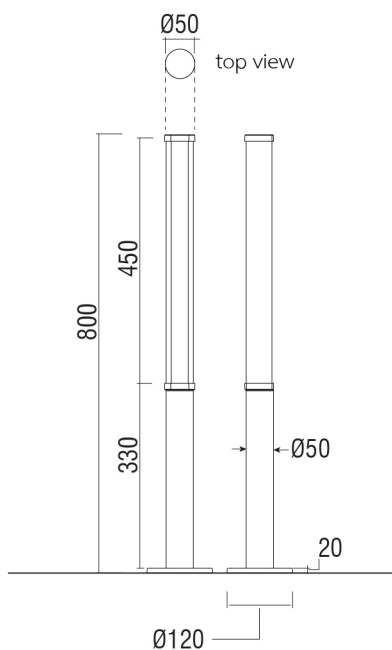

LC-YL-LIMB-2043

BOLLARD LIGHT

LED

12
WATT

IP65

DIE-CAST
ALUMINIUM
MATERIAL

Anthracite
Grey
RAL 7016

SPECIFICATION

Model	: LC-YL-LIMB-2043
Light source	: LED Chip
Power	: 12W
Lumen	: 1200 lm
Lumen/Watt	: 100 lm/W
CCT	: 3000K
CRI	: >80
Beam Angle	: 116°
Material	: Die-cast Aluminium
Color	: Anthracite Grey RAL 7016
Paint method	: Outdoor UV Spray Powder
Optical cover	: Opal PC Lens
Adjustable	: -
IP	: 65
Driver Type	: Built-in Driver
Power Voltage	: 200-240V~ 50Hz
Power factor	: >0.96
Dimension (ØxH)	: Body Ø50×H780 mm. Base Ø120 ×H20 mm.

DIMENSION (Unit mm.)

PHOTOMETRIC DATA

ACCESSORY

Hex Wrench