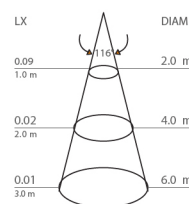

LC-YL-LIMB-2043

BOLLARD LIGHT

LED

12
WATT

IP65

DIE-CAST
ALUMINIUM
MATERIAL

Anthracite
Grey
RAL 7016

SPECIFICATION

Model	: LC-YL-LIMB-2043
Light source	: LED Chip
Power	: 12W
Lumen	: 1200 lm
Lumen/Watt	: 100 lm/W
CCT	: 3000K
CRI	: >80
Beam Angle	: 116°
Material	: Die-cast Aluminium
Color	: Anthracite Grey RAL 7016
Paint method	: Outdoor UV Spray Powder
Optical cover	: Opal PC Lens
Adjustable	: -
IP	: 65
Driver Type	: Built-in Driver
Power Voltage	: 200-240V~ 50Hz
Power factor	: >0.96
Dimension (ØxH)	: Body Ø50×H780 mm. Base Ø120 ×H20 mm.

DIMENSION (Unit mm.)

PHOTOMETRIC DATA

ACCESSORY

Hex Wrench