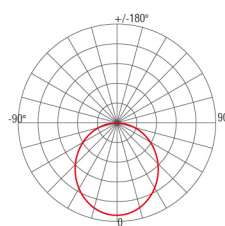

Model	: LC-YL-LIMB-2043
Light source	: LED Chip
Power	: 12W
Lumen	: 1200 lm
Lumen/Watt	: 100 lm/W
CCT	: 3000K
CRI	: >80
Beam Angle	: 116°
Material	: Die-cast Aluminium
Color	: Anthracite Grey RAL 7016
Paint method	: Outdoor UV Spray Powder
Optical cover	: Opal PC Lens
Adjustable	: -
IP	: 65
Driver Type	: Built-in Driver
Power Voltage	: 200-240V~ 50Hz
Power factor	: >0.96
Dimension (ØxH)	: Body Ø50×H780 mm. Base Ø120 ×H20 mm.

DIMENSION (Unit mm.)

PHOTOMETRIC DATA

ACCESSORY

Hex Wrench