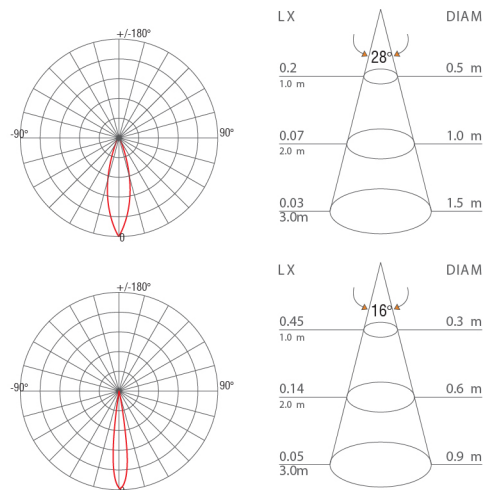

CUBIC MICRO

FLOODLIGHT

SMALLEST LED FLOOD

SPECIFICATION

Model	: CUBIC MICRO
Item No.	: 22503
Light source	: LED Chip
Power	: 1W
Lumen	: 100 lm
Lumen/Watt	: 100 lm/W
CCT	: 3000K
CRI	: >80
Beam Angle	: 28°, 16°
Material	: Die-cast Aluminium
Color	: Anthracite
Paint method	: Outdoor UV Spray Powder
Optical cover	: Safety glass lens
Adjustable	: Yes
IP	: 65
Driver Type	: External Driver
Power Voltage	: 12V / 24V
Power factor	: >0.96
Dimension (WxLxH)	: 40x40x60mm.

DIMENSION (Unit mm.)

PHOTOMETRIC DATA

ACCESSORY

Screw

Plastic Plug

Washers