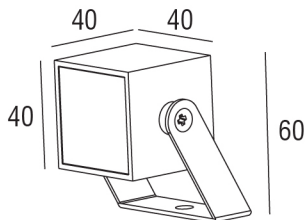

CUBIC MICRO

FLOODLIGHT

SMALLEST LED FLOOD

SPECIFICATION

Model	: CUBIC MICRO
Item No.	: 22503
Light source	: LED Chip
Power	: 1W
Lumen	: 100 lm
Lumen/Watt	: 100 lm/W
CCT	: 3000K
CRI	: >80
Beam Angle	: 28°, 16°
Material	: Die-cast Aluminium
Color	: Anthracite
Paint method	: Outdoor UV Spray Powder
Optical cover	: Safety glass lens
Adjustable	: Yes
IP	: 65
Driver Type	: External Driver
Power Voltage	: 12V / 24V
Power factor	: >0.96
Dimension (WxLxH)	: 40x40x60mm.

DIMENSION (Unit mm.)

PHOTOMETRIC DATA

ACCESSORY

Screw

Plastic Plug

Washers