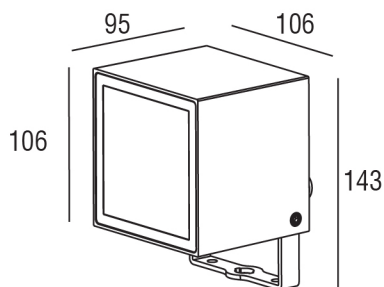

CUBIC

FLOODLIGHT

CREE CHIP LED	20 WATT	IP65	DIE-CAST ALUMINIUM MATERIAL	ANTHRACITE COLOR	CE
-------------------------	-------------------	-------------	-----------------------------------	---------------------	----

SPECIFICATION

Model	: CUBIC
Item No.	: 2250103
Light source	: LED Chip
Power	: 20W
Lumen	: 2000 lm
Lumen/Watt	: 100 lm/W
CCT	: 3000K
CRI	: >80
Beam Angle	: 32°
Material	: Die-cast Aluminium
Color	: Anthracite
Paint method	: Outdoor UV Spray Powder
Optical cover	: Safety glass lens
Adjustable	: Yes
IP	: 65
Driver Type	: Driver on Board
Input Voltage	: 220-240V~ 50Hz
Power factor	: >0.96
Dimension (WxLxH)	: 95x106x143mm.

DIMENSION (Unit mm.)

PHOTOMETRIC DATA

ACCESSORY

Cable Gland	Hex Wrench	Plastic Plug	Screw
Optional Tree Strap (for small base)	Plastic spike included		

+ Installation Manual