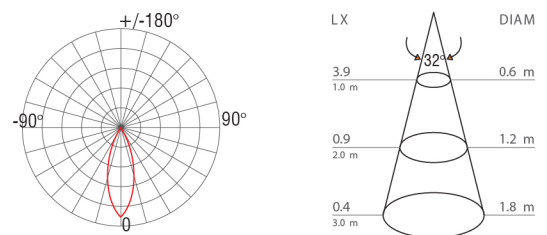

CUBIC

FLOODLIGHT

CREE CHIP LED	20 WATT	IP65	DIE-CAST ALUMINIUM MATERIAL	ANTHRACITE COLOR	CE
-------------------------	-------------------	-------------	-----------------------------------	---------------------	----

SPECIFICATION

Model	: CUBIC
Item No.	: 2250103
Light source	: LED Chip
Power	: 20W
Lumen	: 2000 lm
Lumen/Watt	: 100 lm/W
CCT	: 3000K
CRI	: >80
Beam Angle	: 32°
Material	: Die-cast Aluminium
Color	: Anthracite
Paint method	: Outdoor UV Spray Powder
Optical cover	: Safety glass lens
Adjustable	: Yes
IP	: 65
Driver Type	: Driver on Board
Input Voltage	: 220-240V~ 50Hz
Power factor	: >0.96
Dimension (WxLxH)	: 95x106x143mm.

DIMENSION (Unit mm.)

PHOTOMETRIC DATA

ACCESSORY

Cable Gland	Hex Wrench	Plastic Plug	Screw
Optional Tree Strap (for small base)	Plastic spike included		

+ Installation Manual