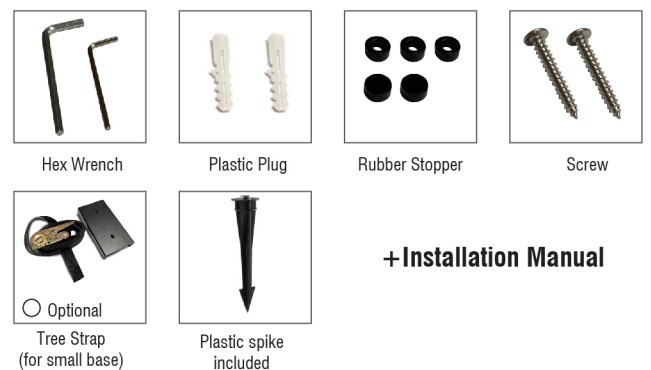

PIXIE WALL-SHORT

FLOODLIGHT

SPECIFICATION

Model	: PIXIE WALL - SHORT
Item No.	: H166403
Light source	: LED Chip
Power	: 15W
Lumen	: 1500 lm
Lumen/Watt	: 100 lm/W
CCT	: 3000K
CRI	: >80
Beam Angle	: 41°
Material	: Die-cast Aluminium
Color	: Anthracite
Paint method	: UV Powder coating
Optical cover	: Safety glass lens
Adjustable	: Yes (90°)
IP	: 65
Driver Type	: Driver on Board
Input Voltage	: 220-240V~ 50Hz
Power factor	: >0.96
Dimension (WxLxH)	: Ø99x136x211 mm.

DIMENSION (Unit mm.)

PHOTOMETRIC DATA

ACCESSORY

+ Installation Manual