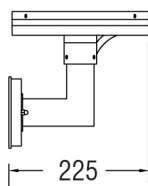

LC-YL-HALO-2023-W

WALL LIGHT

SPECIFICATION

Model	:	LC-YL-HALO-2023-W
Light source	:	LED Chip
Power	:	10W
Lumen	:	656 lm
Lumen/Watt	:	65 lm/W
CCT	:	3000K
CRI	:	>80
Beam Angle	:	114°
Material	:	Die-cast Aluminum housing Extruded Aluminum pole
Color	:	Matt Anthracite (V322401S)
Paint method	:	Outdoor UV Spray Powder
Diffuser	:	Opal PC lens
Adjustable	:	-
IP	:	65
Driver Type	:	Built-in Driver
Input Voltage	:	220V-240V~ 50Hz
Power factor	:	>0.96
Dimension (ØxWxH)	:	Ø220×225×H220 mm.

DIMENSION (Unit mm.)

PHOTOMETRIC DATA