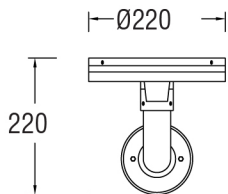

LC-YL-HALO-2023-W

WALL LIGHT

SPECIFICATION

Model	:	LC-YL-HALO-2023-W
Light source	:	LED Chip
Power	:	10W
Lumen	:	656 lm
Lumen/Watt	:	65 lm/W
CCT	:	3000K
CRI	:	>80
Beam Angle	:	114°
Material	:	Die-cast Aluminum housing Extruded Aluminum pole
Color	:	Matt Anthracite (V322401S)
Paint method	:	Outdoor UV Spray Powder
Diffuser	:	Opal PC lens
Adjustable	:	-
IP	:	65
Driver Type	:	Built-in Driver
Input Voltage	:	220V-240V~ 50Hz
Power factor	:	>0.96
Dimension (ØxWxH)	:	Ø220×225×H220 mm.

DIMENSION (Unit mm.)

PHOTOMETRIC DATA